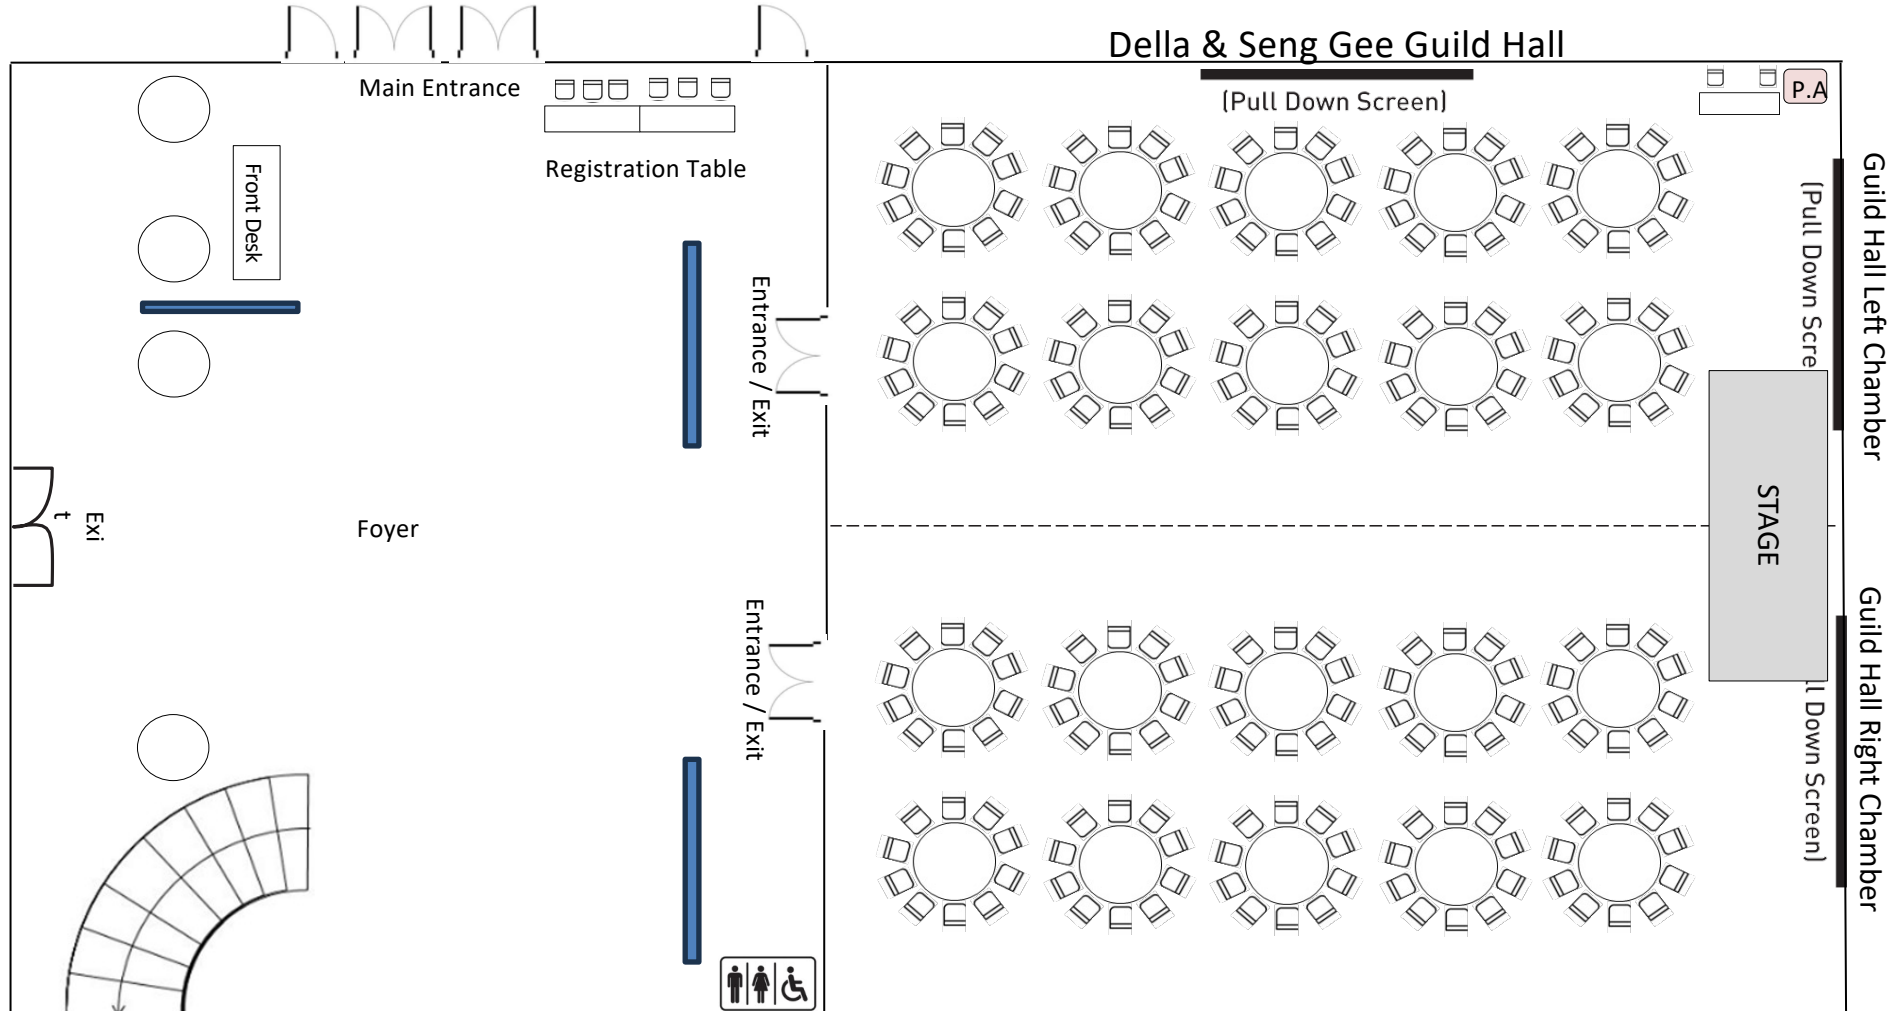

**KENT RIDGE GUILD HOUSE - M.I.C.E FACILITIES CAPACITY CHART**

NATIONAL UNIVERSITY OF SINGAPORE SOCIETY					OPERATING CAPACITY CHART			
M.I.C.E Facilities		Length (M)	Width (M)	Height (M)	Area (Sqm)	Chinese Sit-Down	Western Set	Buffet
Level 1	Della & Seng Gee Guild Hall	25.0	22.0	5.0	550.0	220	160	220
Level 2	Cluny + Dalvey + Evans	18.0	17.0	3.0	306	80	64	80

**KENT RIDGE GUILD HOUSE (KRGH)**  
**LEVEL 1, DELLA & SENG GEE GUILD HALL**

\*Note: Floor Plan are not drawn to scale

**KENT RIDGE GUILD HOUSE (KRGH)**  
**LEVEL 2, CLUNY + DALVEY + EVANS ROOM**

\*Note: Floor Plan are not drawn to scale