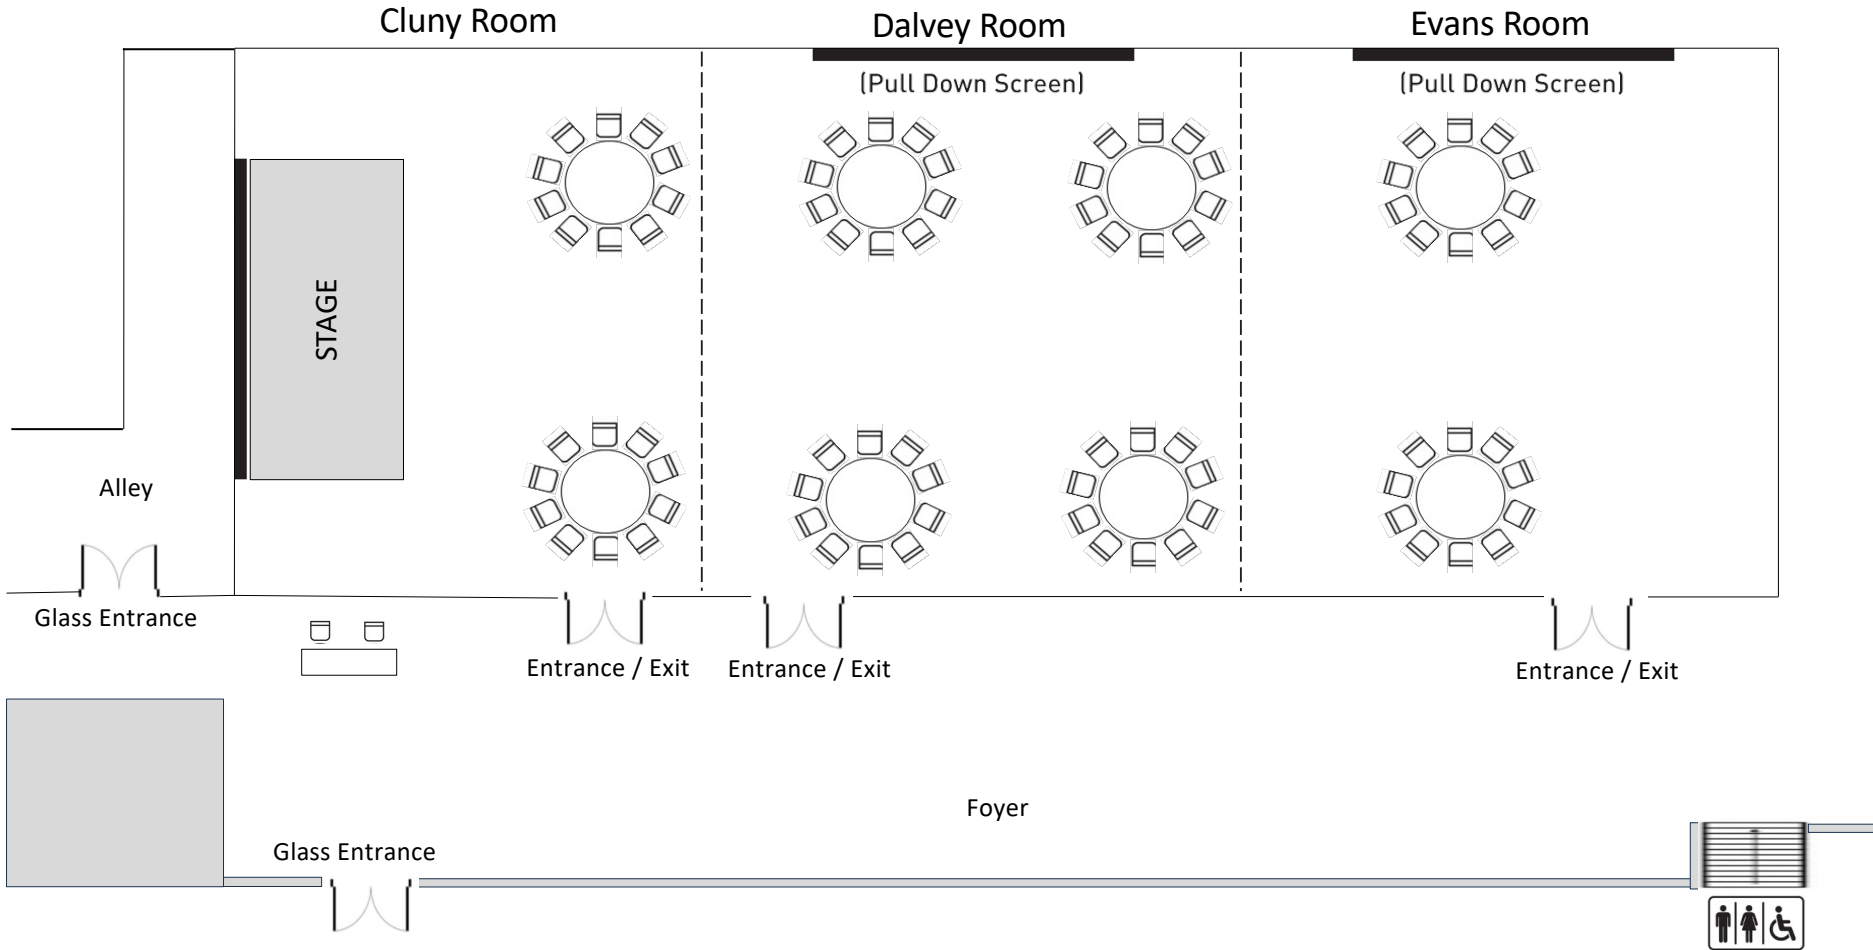

**KENT RIDGE GUILD HOUSE - M.I.C.E FACILITIES CAPACITY CHART**

NATIONAL UNIVERSITY OF SINGAPORE SOCIETY					OPERATING CAPACITY CHART			
M.I.C.E Facilities		Length (M)	Width (M)	Height (M)	Area (Sqm)	Chinese Sit-Down	Western Set	Buffet
Level 1	Della & Seng Gee Guild Hall	25.0	22.0	5.0	550.0	220	160	220
Level 2	Cluny + Dalvey + Evans	18.0	17.0	3.0	306	80	64	80

**KENT RIDGE GUILD HOUSE (KRGH)**  
**LEVEL 1, DELLA & SENG GEE GUILD HALL**

\*Note: Floor Plan are not drawn to scale

**KENT RIDGE GUILD HOUSE (KRGH)**  
**LEVEL 2, CLUNY + DALVEY + EVANS ROOM**

\*Note: Floor Plan are not drawn to scale