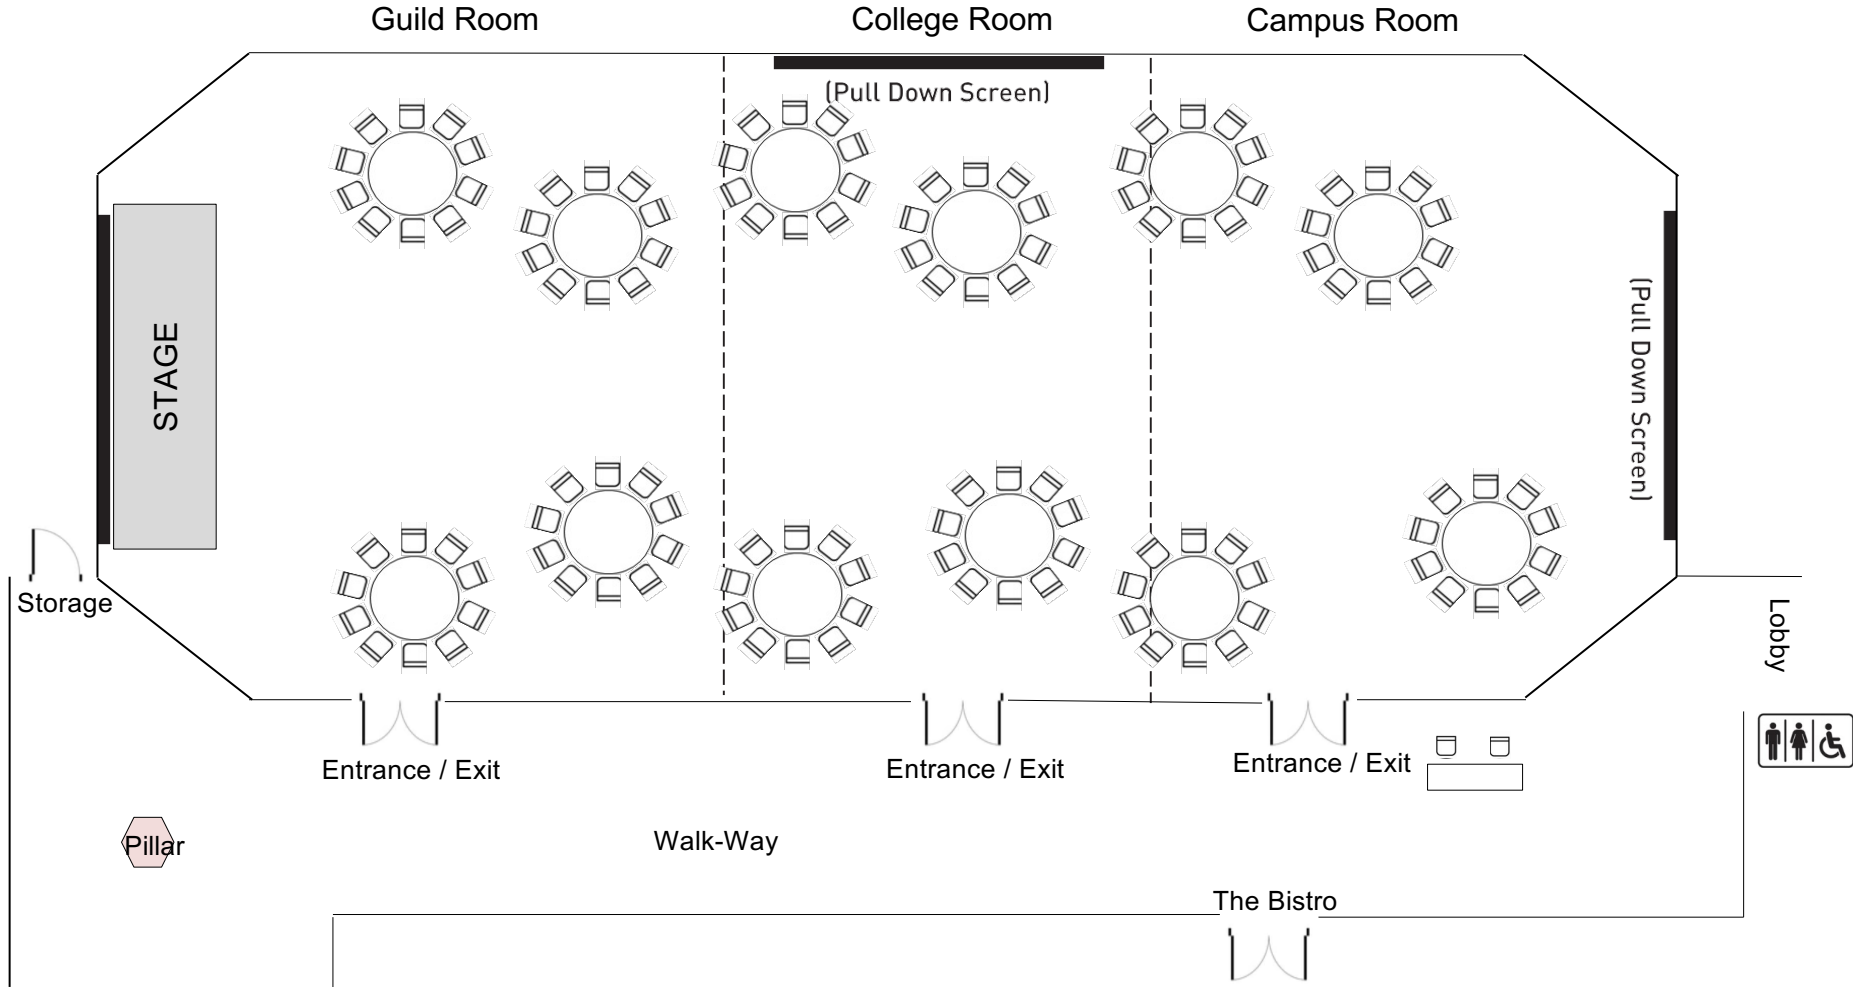

**SUNTEC CITY GUILD HOUSE - M.I.C.E FACILITIES CAPACITY CHART**

NATIONAL UNIVERSITY OF SINGAPORE SOCIETY						OPERATING CAPACITY CHART		
M.I.C.E Facilities		Length (M)	Width (M)	Height (M)	Area (Sqm)	Chinese Sit-Down	Western Set	Buffet
Level 1	Campus + College + Guild	22.6	9.3	3.5	210.18	120	96	120

**SUNTEC CITY GUILD HOUSE (SCGH)**

**LEVEL 1, CAMPUS + COLLEGE + GUILD ROOM**

**\*Note: Floor Plan are not drawn to scale**